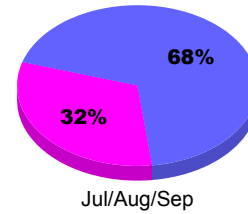

Club Results 2011-2012

Goal, New, Dropped, Gain/Loss

MEMBERSHIP

Membership Results
2011-2012

Membership
2010-2011

Month	Net Memb Goal	Actual New Memb	Actual Dropped Memb	Gain/Loss of Memb	Gain/Loss of Memb
Jul/Aug/Sep		27	-78	-51	-12
Totals		27	-78	-51	-12

Membership Results 2011-2012

Goal, New, Dropped, Gain/Loss

Comparison of Club Gain/Loss

Current Year Compared to the Previous Year

Comparison of Membership Gain/Loss

Current Year Compared to the Previous Year

YTD Status Quo Clubs 2011-2012

Status Quo Clubs Compared to Status Quo Members

Gender Comparison 2011-2012

Male Female